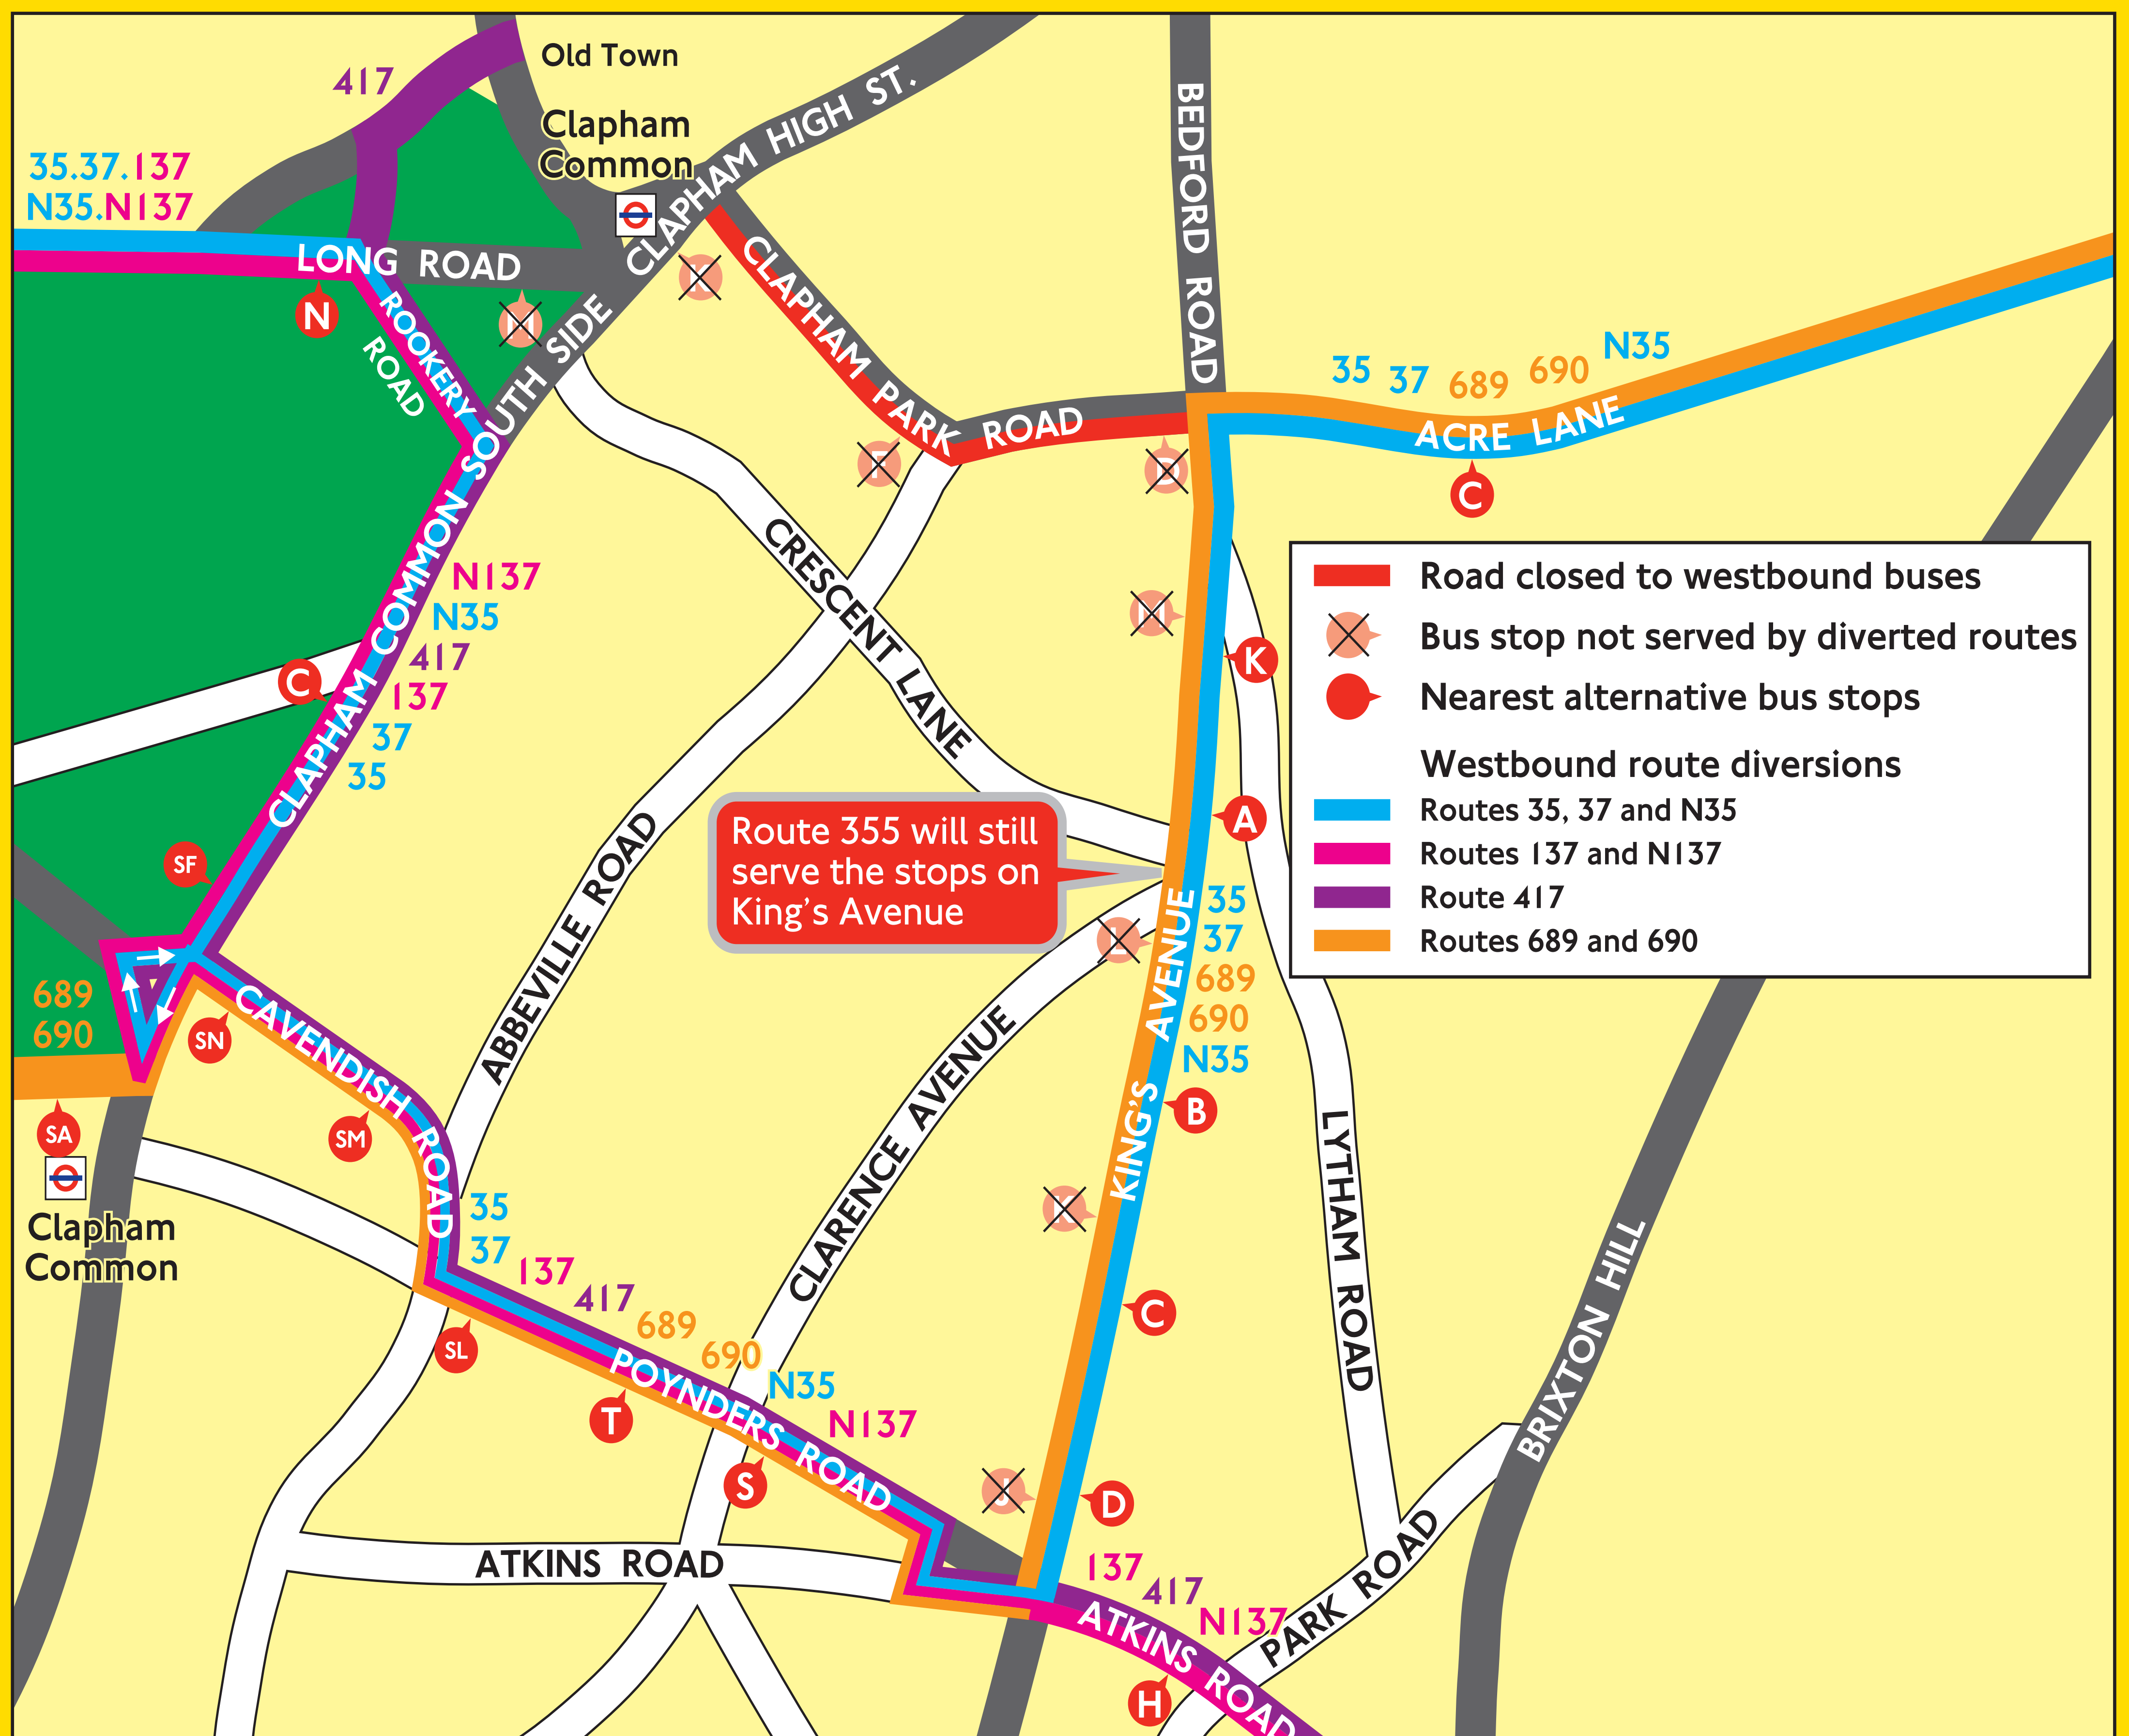

Routes 35, 37, 137, 417, 689, 690, N35 and N137 diverted

From Monday 21 March for 8 weeks because of Thames Water works in Clapham Park Road

Clapham Park Road will be closed (towards Clapham Common station) because of Thames Water works.

Please see the map below for your nearest stop whilst this work is taking place. Buses will serve all stops on diversion.

CLAPHAM PARK ROAD CLOSURE DR GENERIC TFL20008.03.11 (P)